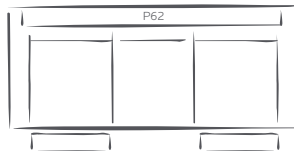

QUALITY IN MOTION
CLUB LEVEL®
 BY BASSETT®

3732 WENDELL

3732-P62G Motion Sofa w/Power • Shown in Gunmetal

3732-P42D Motion Loveseat w/Power & Console • Shown in Dust

SEATING OPTIONS

P62__
 Motion Sofa w/Power
 81W 42D 42H