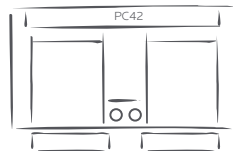

QUALITY IN MOTION
CLUB LEVEL®
 BY BASSETT®

3732 WENDELL

3732-P62G Motion Sofa w/Power • Shown in Gunmetal

3732-P42D Motion Loveseat w/Power & Console • Shown in Dust

SEATING OPTIONS

P62__
 Motion Sofa w/Power
 81W 42D 42H

PC42__
 Motion Loveseat w/Power
 & Console
 71W 42D 42H

P42__
 Motion Loveseat w/Power
 59W 42D 42H

P0__
 Wallsaver Recliner
 w/Power
 36W 42D 42H

D - Dust
 Cleaning Code: L

G - Gunmetal
 Cleaning Code: L